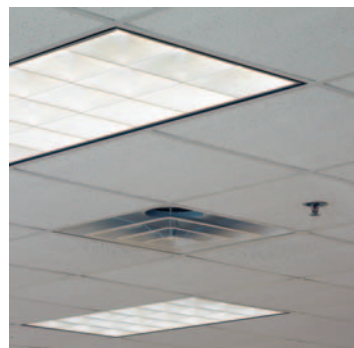

[Between us, ideas become reality.®]

Before TechZone Ceiling System

no commercial interruptions

Now you can zone out the random clutter of technical services. The TechZone™ Ceiling System organizes lighting, diffusers and sprinklers into compact 6" technical zones. This innovative integration of function and design provides a custom, monolithic, uncluttered ceiling visual using large-size Optima™ ceiling panels to create the field. And because it's a system of standard components that have been pre-qualified for fit and finish, you avoid the long lead times, design incompatibilities and other hassles associated with custom ceiling systems. With TechZone, reality won't interfere with your design.